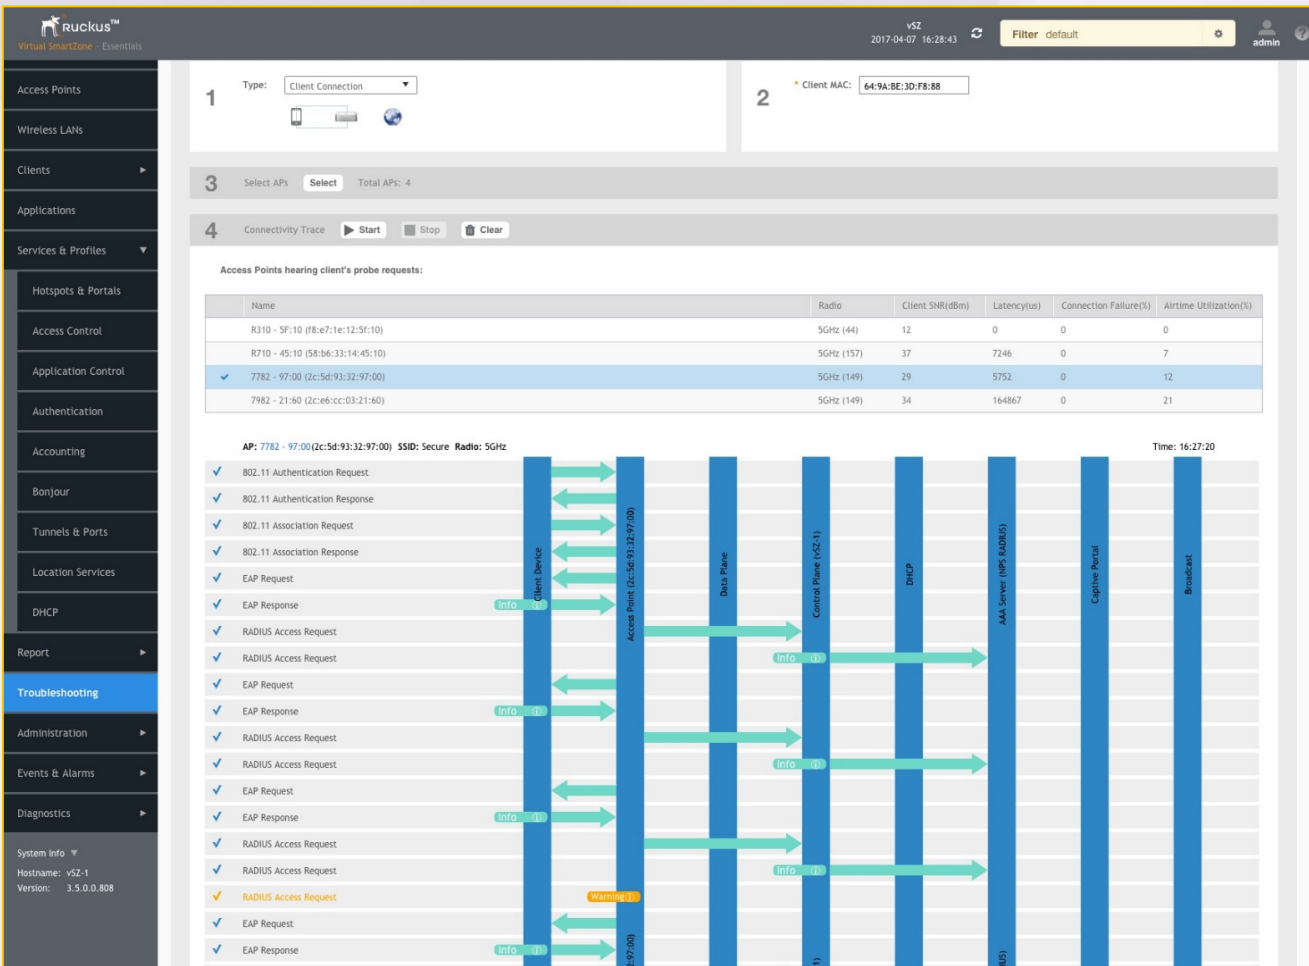

# 未來趨勢 : All in One Managed

Switching + Wi-Fi

SmartZone Network Controller

Access Points

Switches

*One network element: A SmartZone network controller*