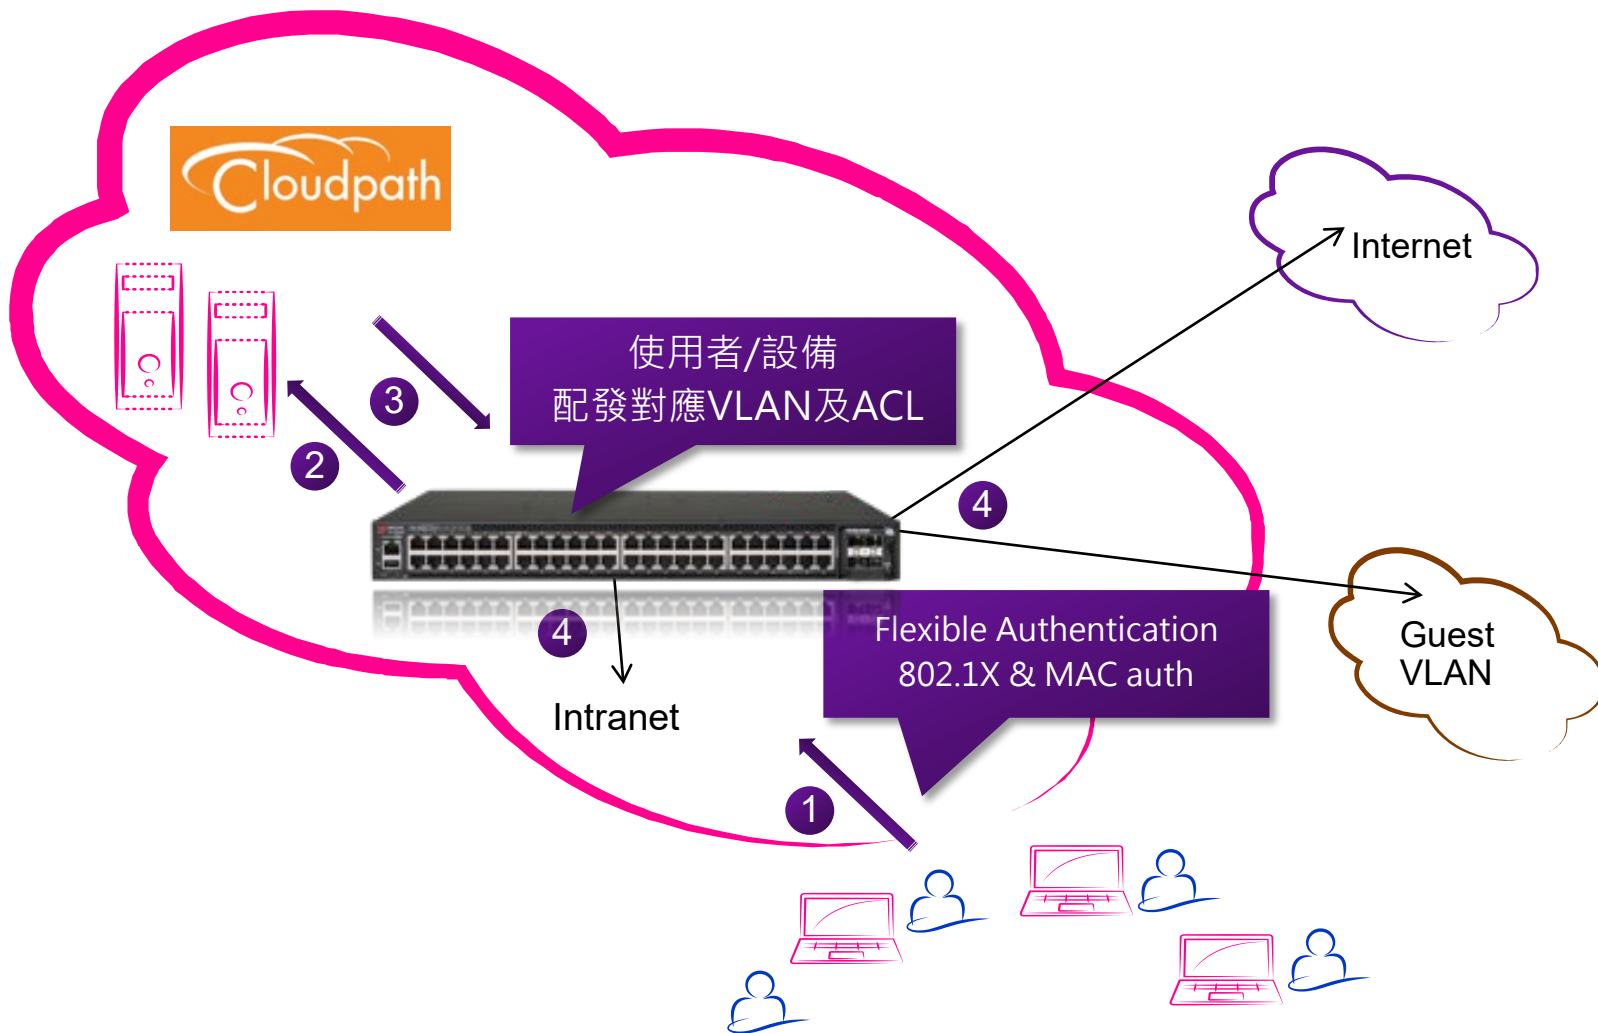

集中認證，一致安全政策管理

支援功能:

- 802.1X 認證
- MAC 認證
- Web 網頁認證
- 提供多重認證機制 (802.1X, MAC auth)
- 隔離未通過認證設備
- CoA (Change of Authorization)