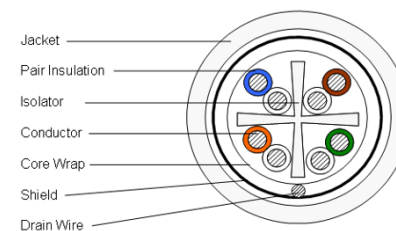

Preparing for WIFI 6E / 7

➤ NEW Site Survey

- Shortest range => 2 dB diff between 5GHz and 6GHz

➤ Check Switch support 2.5 Multigigabit and 802.3bt POE

	ICX 7650-48ZP Premium Multigig 	ICX 7150-C10ZP Compact Multigig 	ICX 7150-48ZP Mid-Range Multigig
2.5/5/10 GbE	✓ 24 ports	✓ 2 ports	
2.5 GbE		✓ 8 ports	✓ 16 ports
90W PoE	✓ 24 ports	✓ 4 ports	✓ 16 ports

➤ New Cabling

SYSTIMAX GigaSPEED X10D

Environment	SYSTIMAX Product Number
PVC	1291B
LSZH	3291B

Cat 6A F/UTP

SYSTIMAX 1291B F/UTP