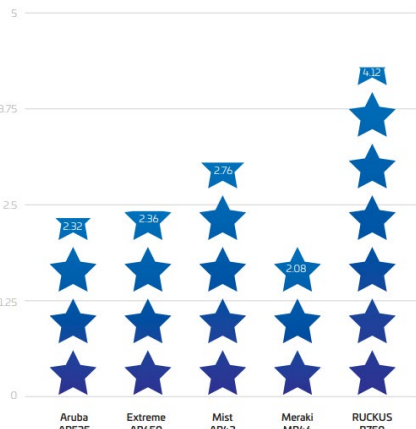

2 x 2 AP = 12 x 天線 / 4 x 2 = 18 / 4 x 4 = 21

BeamFlex+ = 高覆蓋 / 高承載 / 高迴避

RUCKUS Wi-Fi APs outperformed everyone!

Highest network throughput

Network throughput

Throughput is a measure of the aggregate data traffic flowing between the AP and all of the clients in the network. A higher number is better, as it indicates that the AP can accommodate more users, devices and applications.

100% stall-free videos

Stall-free streaming video

Streaming video and other video formats are common in work and school environments. When videos stall, it creates a poor user experience and may result in extra IT work. The score indicates the number of videos, out of 30, that were delivered without stalling.

Voice MOS

Voice mean opinion score (MOS) is a commonly used measure of user-perceived voice quality during a PSTN or VoIP call. The higher the score, the higher the call quality. A high-performing network prioritizes voice traffic over other data traffic to ensure good call quality.