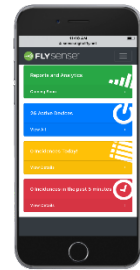

FlySense App