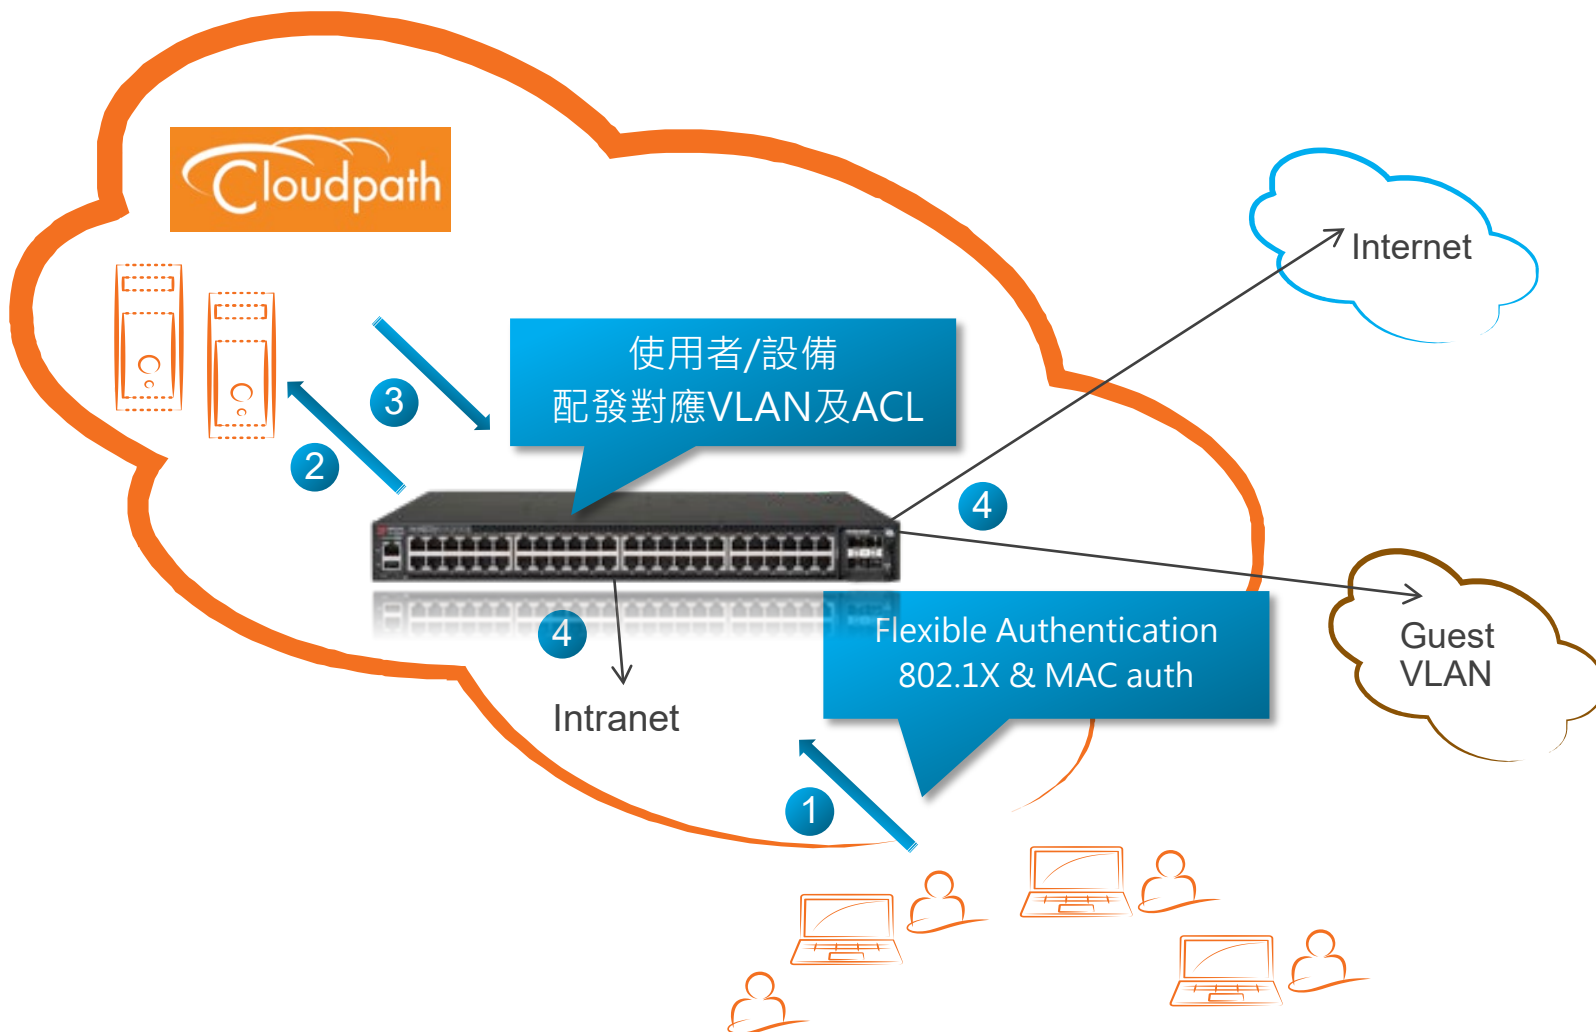

- Uplink Port 25GE SFP28
- VXLAN

Next Generation SPEC

- More MGig Port
- POE : 802.3bt , 90W
- **MADE IN TAIWAN**

High Value Features Included

- Stacking 12 x
- 3 Years TAC Support

RUCKUS All in One Managed

SmartZone Network Controller

Access Points

Switches

One network element: A SmartZone network controller

集中認證，一致安全政策管理

支援功能:

- 802.1X 認證
- MAC 認證
- Web 網頁認證
- 提供多重認證機制 (802.1X, MAC auth)
- 隔離未通過認證設備
- CoA (Change of Authorization)

使用者自註冊

Internal Users—BYOD Devices

- Employees
- Contractors

Visitors—Guest Devices

- Partners
- Customers
- Suppliers
- Any visitor

 **Day 1**
Self-service portal

 **Day 2+**
Connect automatically

自動化的IoT Solution：守護校園安全無所遁形