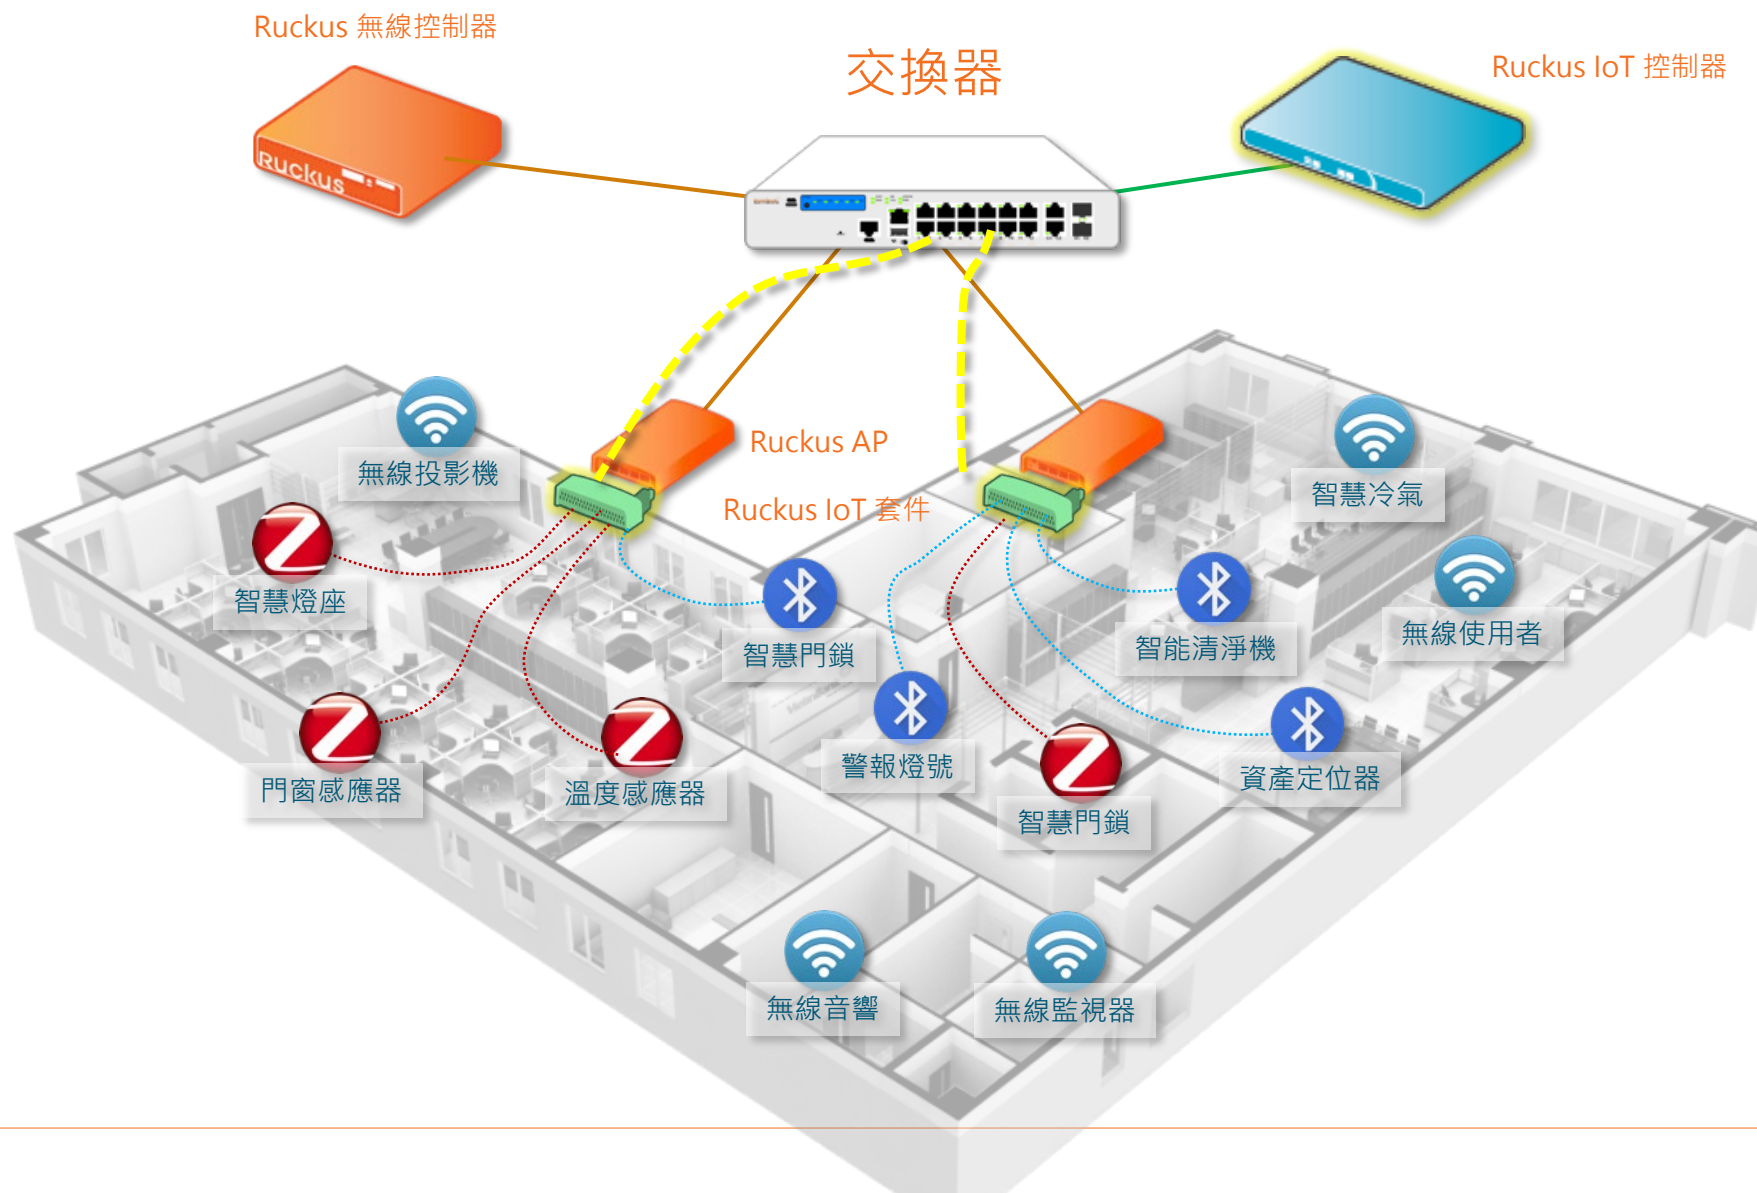

F44-Office

1X

▶ Playback Video

■ End Playback Video

透過RUCKUS IoT Solution，網路乾淨整齊

全新契機來臨，但是交換器準備好了嗎

全新世代規格交換器

Advanced Functionality

- Uplink Port 25GE SFP28
- VXLAN

Next Generation SPEC

- More MGig Port
- POE : 802.3bt , 90W
- **MADE IN TAIWAN**

High Value Features Included

- Stacking 12 x
- 3 Years TAC Support

RUCKUS All in One Managed

SmartZone Network Controller

Access Points

Switches

One network element: A SmartZone network controller

集中認證，一致安全政策管理

支援功能:

- 802.1X 認證
- MAC 認證
- Web 網頁認證
- 提供多重認證機制 (802.1X, MAC auth)
- 隔離未通過認證設備
- CoA (Change of Authorization)