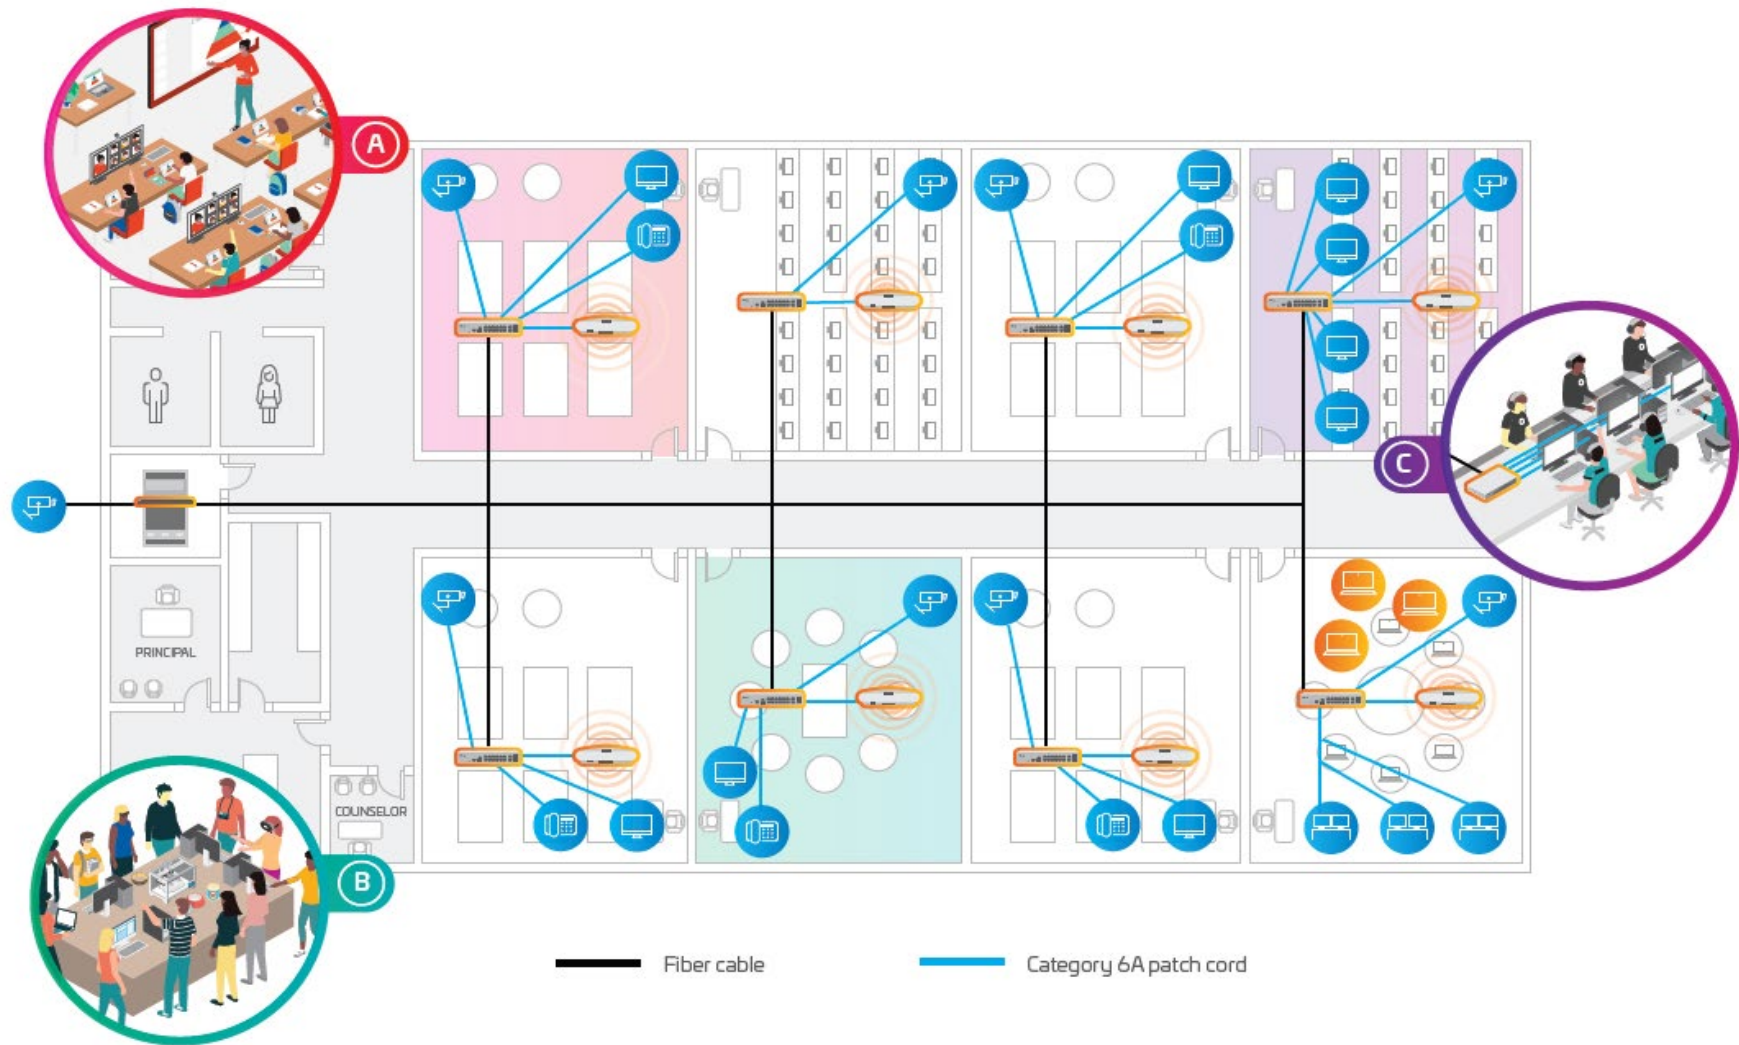

透過RUCKUS IoT Solution，網路乾淨整齊