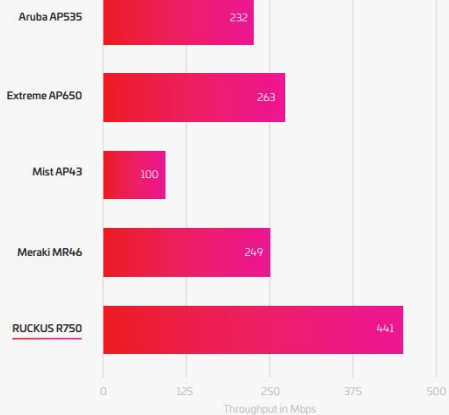

2 x 2 AP = 12 x 天線 / 4 x 2 = 18 / 4 x 4 = 21

BeamFlex+ = 高覆蓋 / 高承載 / 高迴避

RUCKUS Wi-Fi APs outperformed everyone!

Highest network throughput

Network throughput

Throughput is a measure of the aggregate data traffic flowing between the AP and all of the clients in the network. A higher number is better, as it indicates that the AP can accommodate more users, devices and applications.