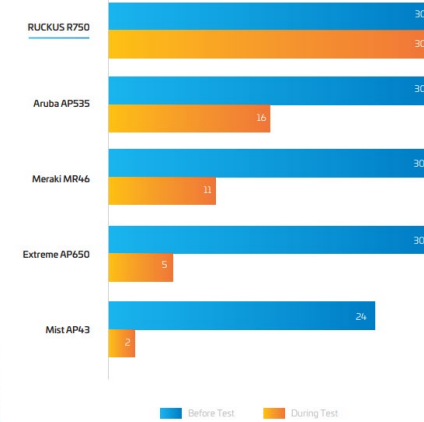

2 x 2 AP = 12 x 天線 / 4 x 2 = 18 / 4 x 4 = 21

BeamFlex+ = 高覆蓋 / 高承載 / 高迴避

RUCKUS Wi-Fi APs outperformed everyone!

Highest network throughput

Network throughput

Throughput is a measure of the aggregate data traffic flowing between the AP and all of the clients in the network. A higher number is better, as it indicates that the AP can accommodate more users, devices and applications.

100% stall-free videos

Stall-free streaming video

Streaming video and other video formats are common in work and school environments. When videos stall, it creates a poor user experience and may result in extra IT work. The score indicates the number of videos, out of 30, that were delivered without stalling.

Voice MOS

Voice mean opinion score (MOS) is a commonly used measure of user-perceived voice quality during a PSTN or VoIP call. The higher the score, the higher the call quality. A high-performing network prioritizes voice traffic over other data traffic to ensure good call quality.