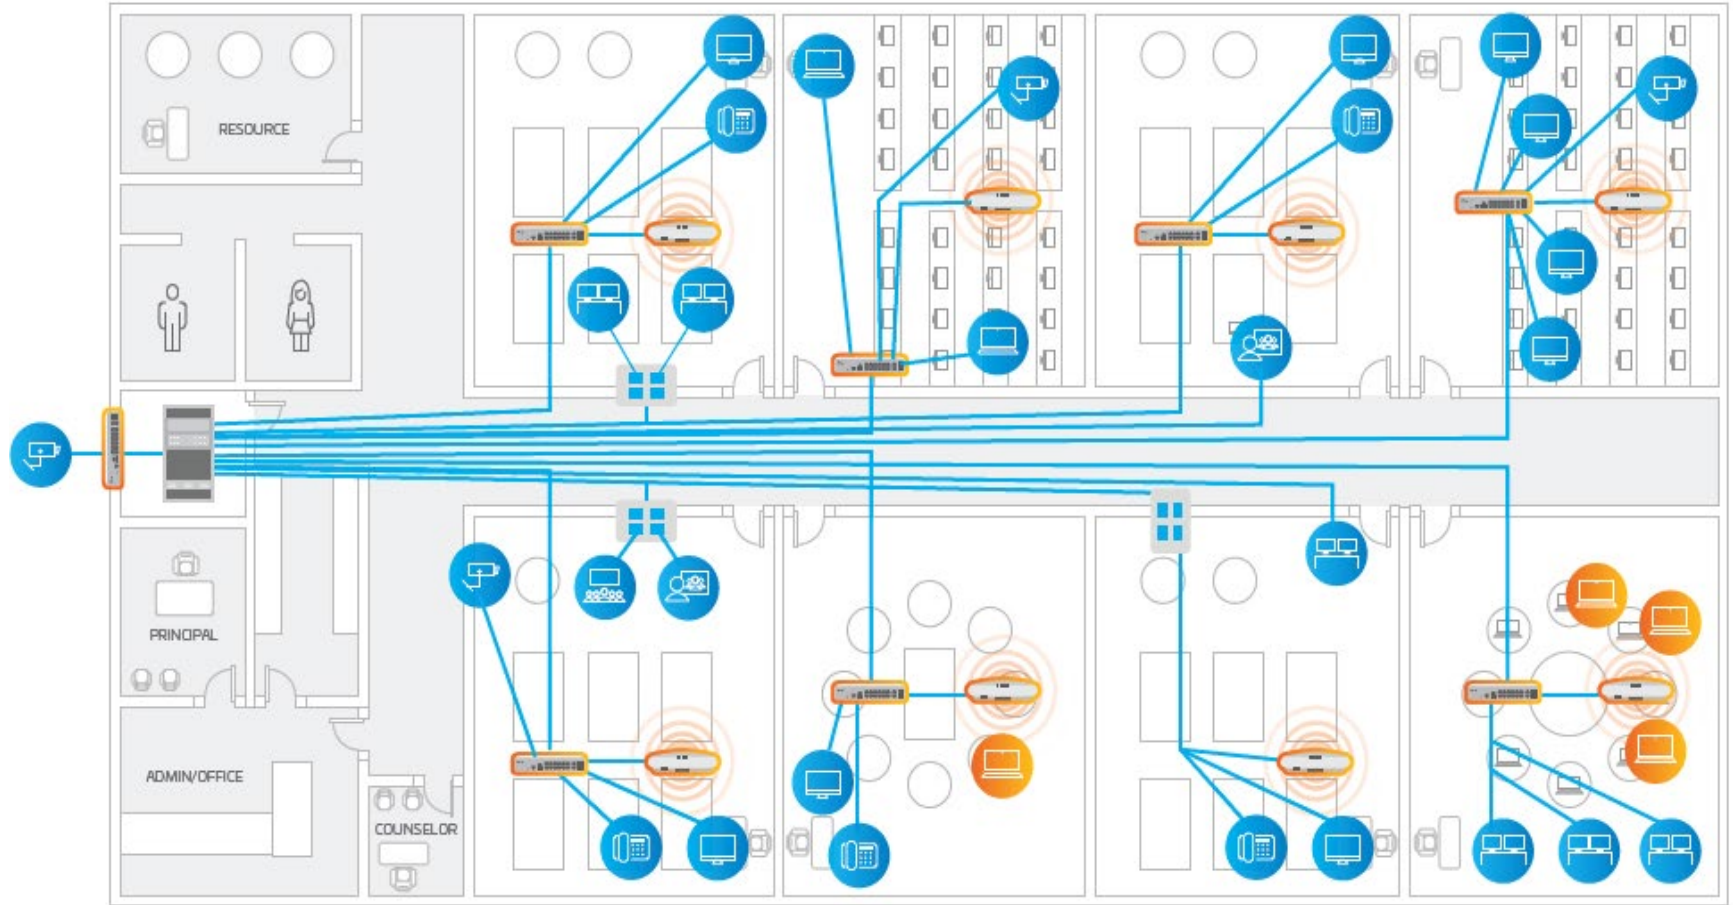

網路為所有應用的基礎，但網路整理呢？