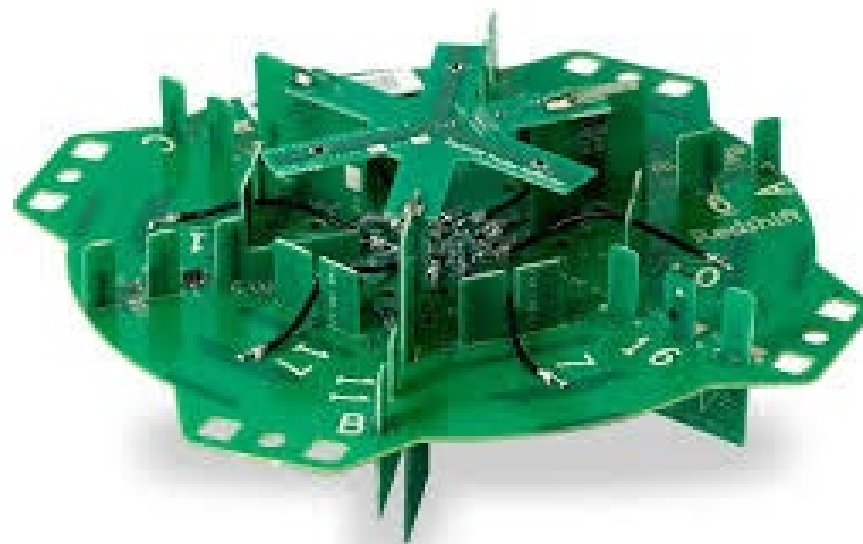

RUCKUS天線

2 x 2 AP = 12 x 天線 / 4 x 2 = 18 / 4 x 4 = 21

BeamFlex+ = 高覆蓋 / 高承載 / 高迴避