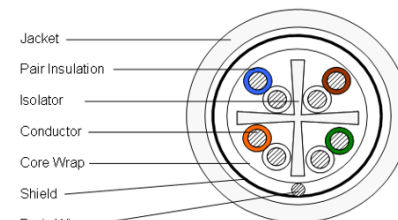

如何準備 WiFi 7

- 重新的 Site Survey
  - Shortest range => 2 dB diff between 5GHz and 6GHz
- POE Switch夠力嗎? Multigigabit and 802.3bt class 8

	ICX 7650-48ZP Premium Multigig	ICX 8200-Series	ICX 7150-48ZP Mid-Range Multigig
2.5/5/10 GbE	✓ 24 ports	✓ 4 x 1/10/25 GbE	
2.5 GbE		✓ 8 / 16 / 24 Ports	✓ 16 ports
90W PoE	✓ 24 ports	✓ 4 / 16 / 24 Ports	✓ 16 ports

SYSTIMAX GigaSPEED X10D

Cat 6A F/UTP

- 線材支援嗎?

Environment	SYSTIMAX Product Number
PVC	1291B
LSZH	3291B

SYSTIMAX 1291B F/UTP