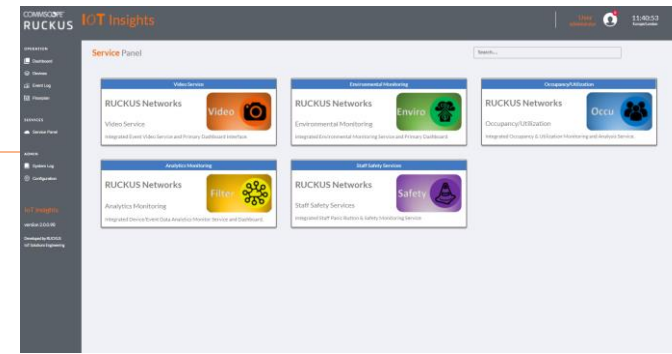

Access Control

Connected Unit & general area doorways
Rules based alerting and actions
Enable app-based access

Occupancy Monitoring

Room, Floor Based Location Selection
Utilization/Occupancy Analysis
Time/Day/Date Reporting and Graphing

Video Event Playback

Location/Sensor Based Video Mapping
Recall Video for ANY IoT Event
Instant Event Video Playback and Export

ID	Device	Type	Time	Camera
1085439	LoRa-Desk01	occupancy	07/02/2022, 17:05:57	F44-Office
1085438	RKSUK01-Office-PIR01	motion	07/02/2022, 17:05:56	F44-Office
1085436	PIR02	motion	07/02/2022, 17:05:50	F44-Lab
1085435	zwavepir01	motion	07/02/2022, 17:05:48	F44-Office
1085432	RKSUK01-Office-PIR01	motion	07/02/2022, 17:05:40	F44-Office
1085431	DOOR04	contact	07/02/2022, 17:05:39	F44-Office
1085430	zwavepir01	motion	07/02/2022, 17:05:17	F44-Office
1085429	PIR02	motion	07/02/2022, 17:05:17	F44-Lab
1085428	RKSUK01-BLE-Door01	contact	07/02/2022, 17:05:16	F44-Office
1085424	CICTHERMO01	motion	07/02/2022, 17:05:15	Hall_Cam
1085423	PIR02	motion	07/02/2022, 17:05:15	F44-Lab
1085421	CICTHERMO01	motion	07/02/2022, 17:05:01	Hall_Cam
1085419	PIRTEST02	motion	07/02/2022, 17:04:50	F44-Office
1085418	zwavepir01	motion	07/02/2022, 17:04:47	F44-Office
1085416	PIR02	motion	07/02/2022, 17:04:30	F44-Lab
1085415	PIR02	motion	07/02/2022, 17:04:28	F44-Lab
1085414	RKSUK01-Office-PIR01	motion	07/02/2022, 17:04:25	F44-Office
1085413	RKSUK01-BLE-Door01	contact	07/02/2022, 17:04:16	F44-Office
1085409	CICTHERMO01	motion	07/02/2022, 17:04:14	Hall_Cam
1085407	zwavepir01	motion	07/02/2022, 17:04:14	F44-Office

Location: RKSUK01 : Office	
Event ID: 1085439	Event Time: 07/02/2022, 17:05:57
Camera: F44-Office	Preview: 5 Seconds
Device: LoRa-Desk01	Type: occupancy
value: occupied	
Comment: Office LoRa-Desk01 Event from Insights 2.0 Service