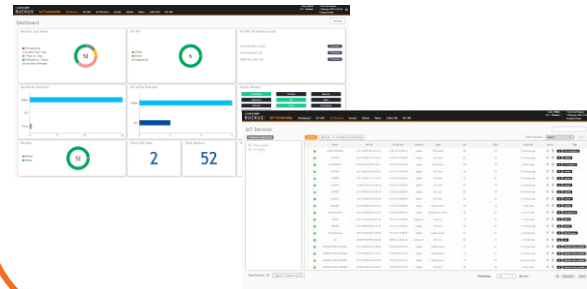

Control/Manage

IoT Controller

- Central Management Platform
- Device Onboarding
- Single point of management
- Secure IoT Network & API Control