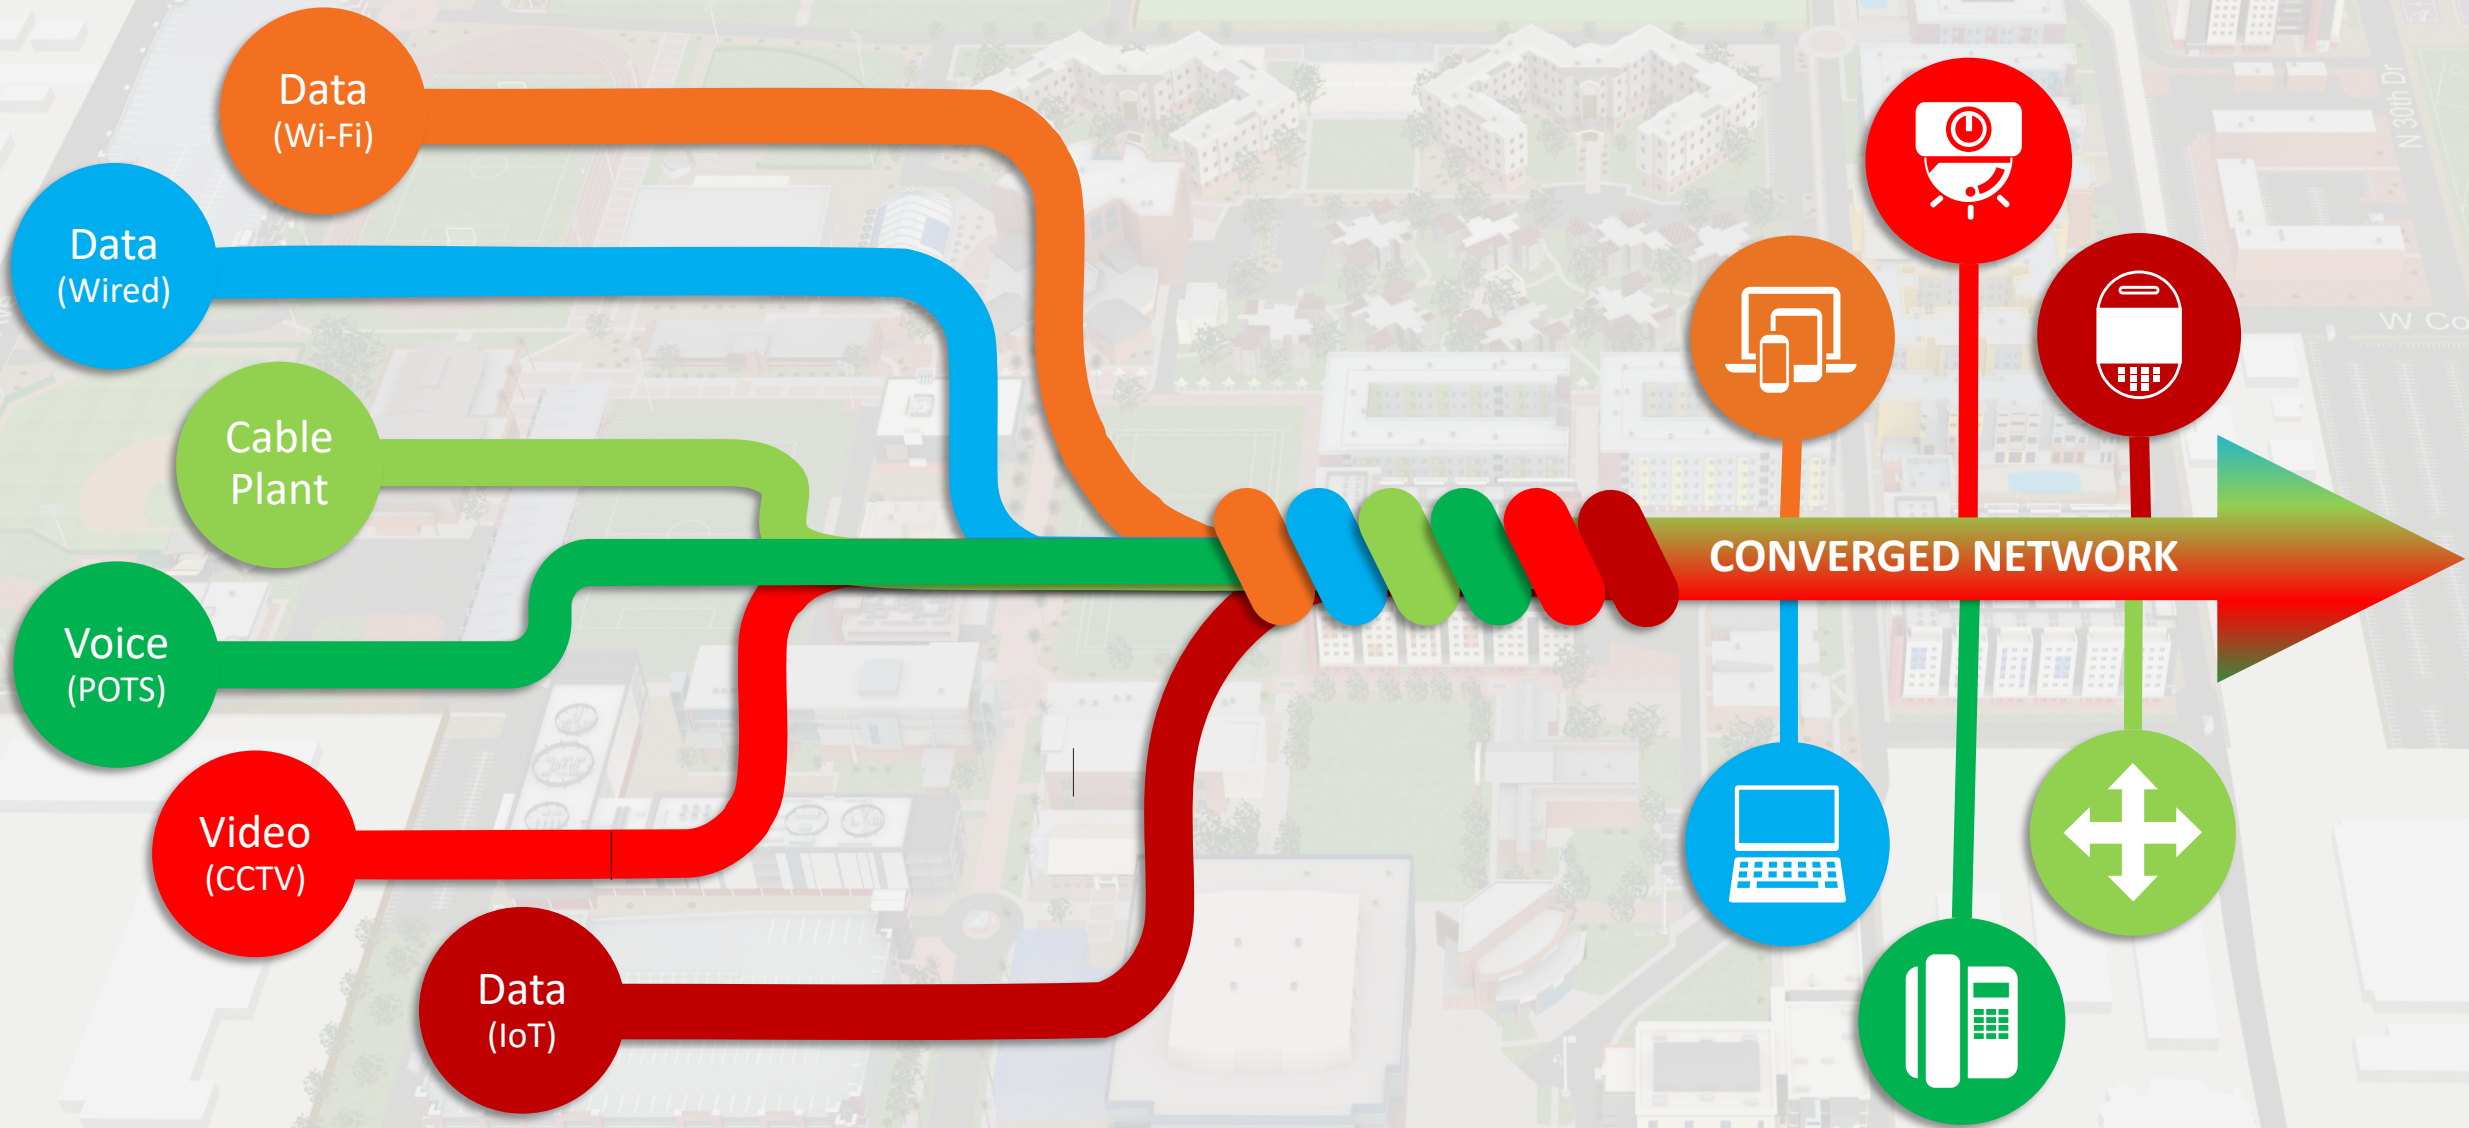

RUCKUS讓您所有設備只要一條